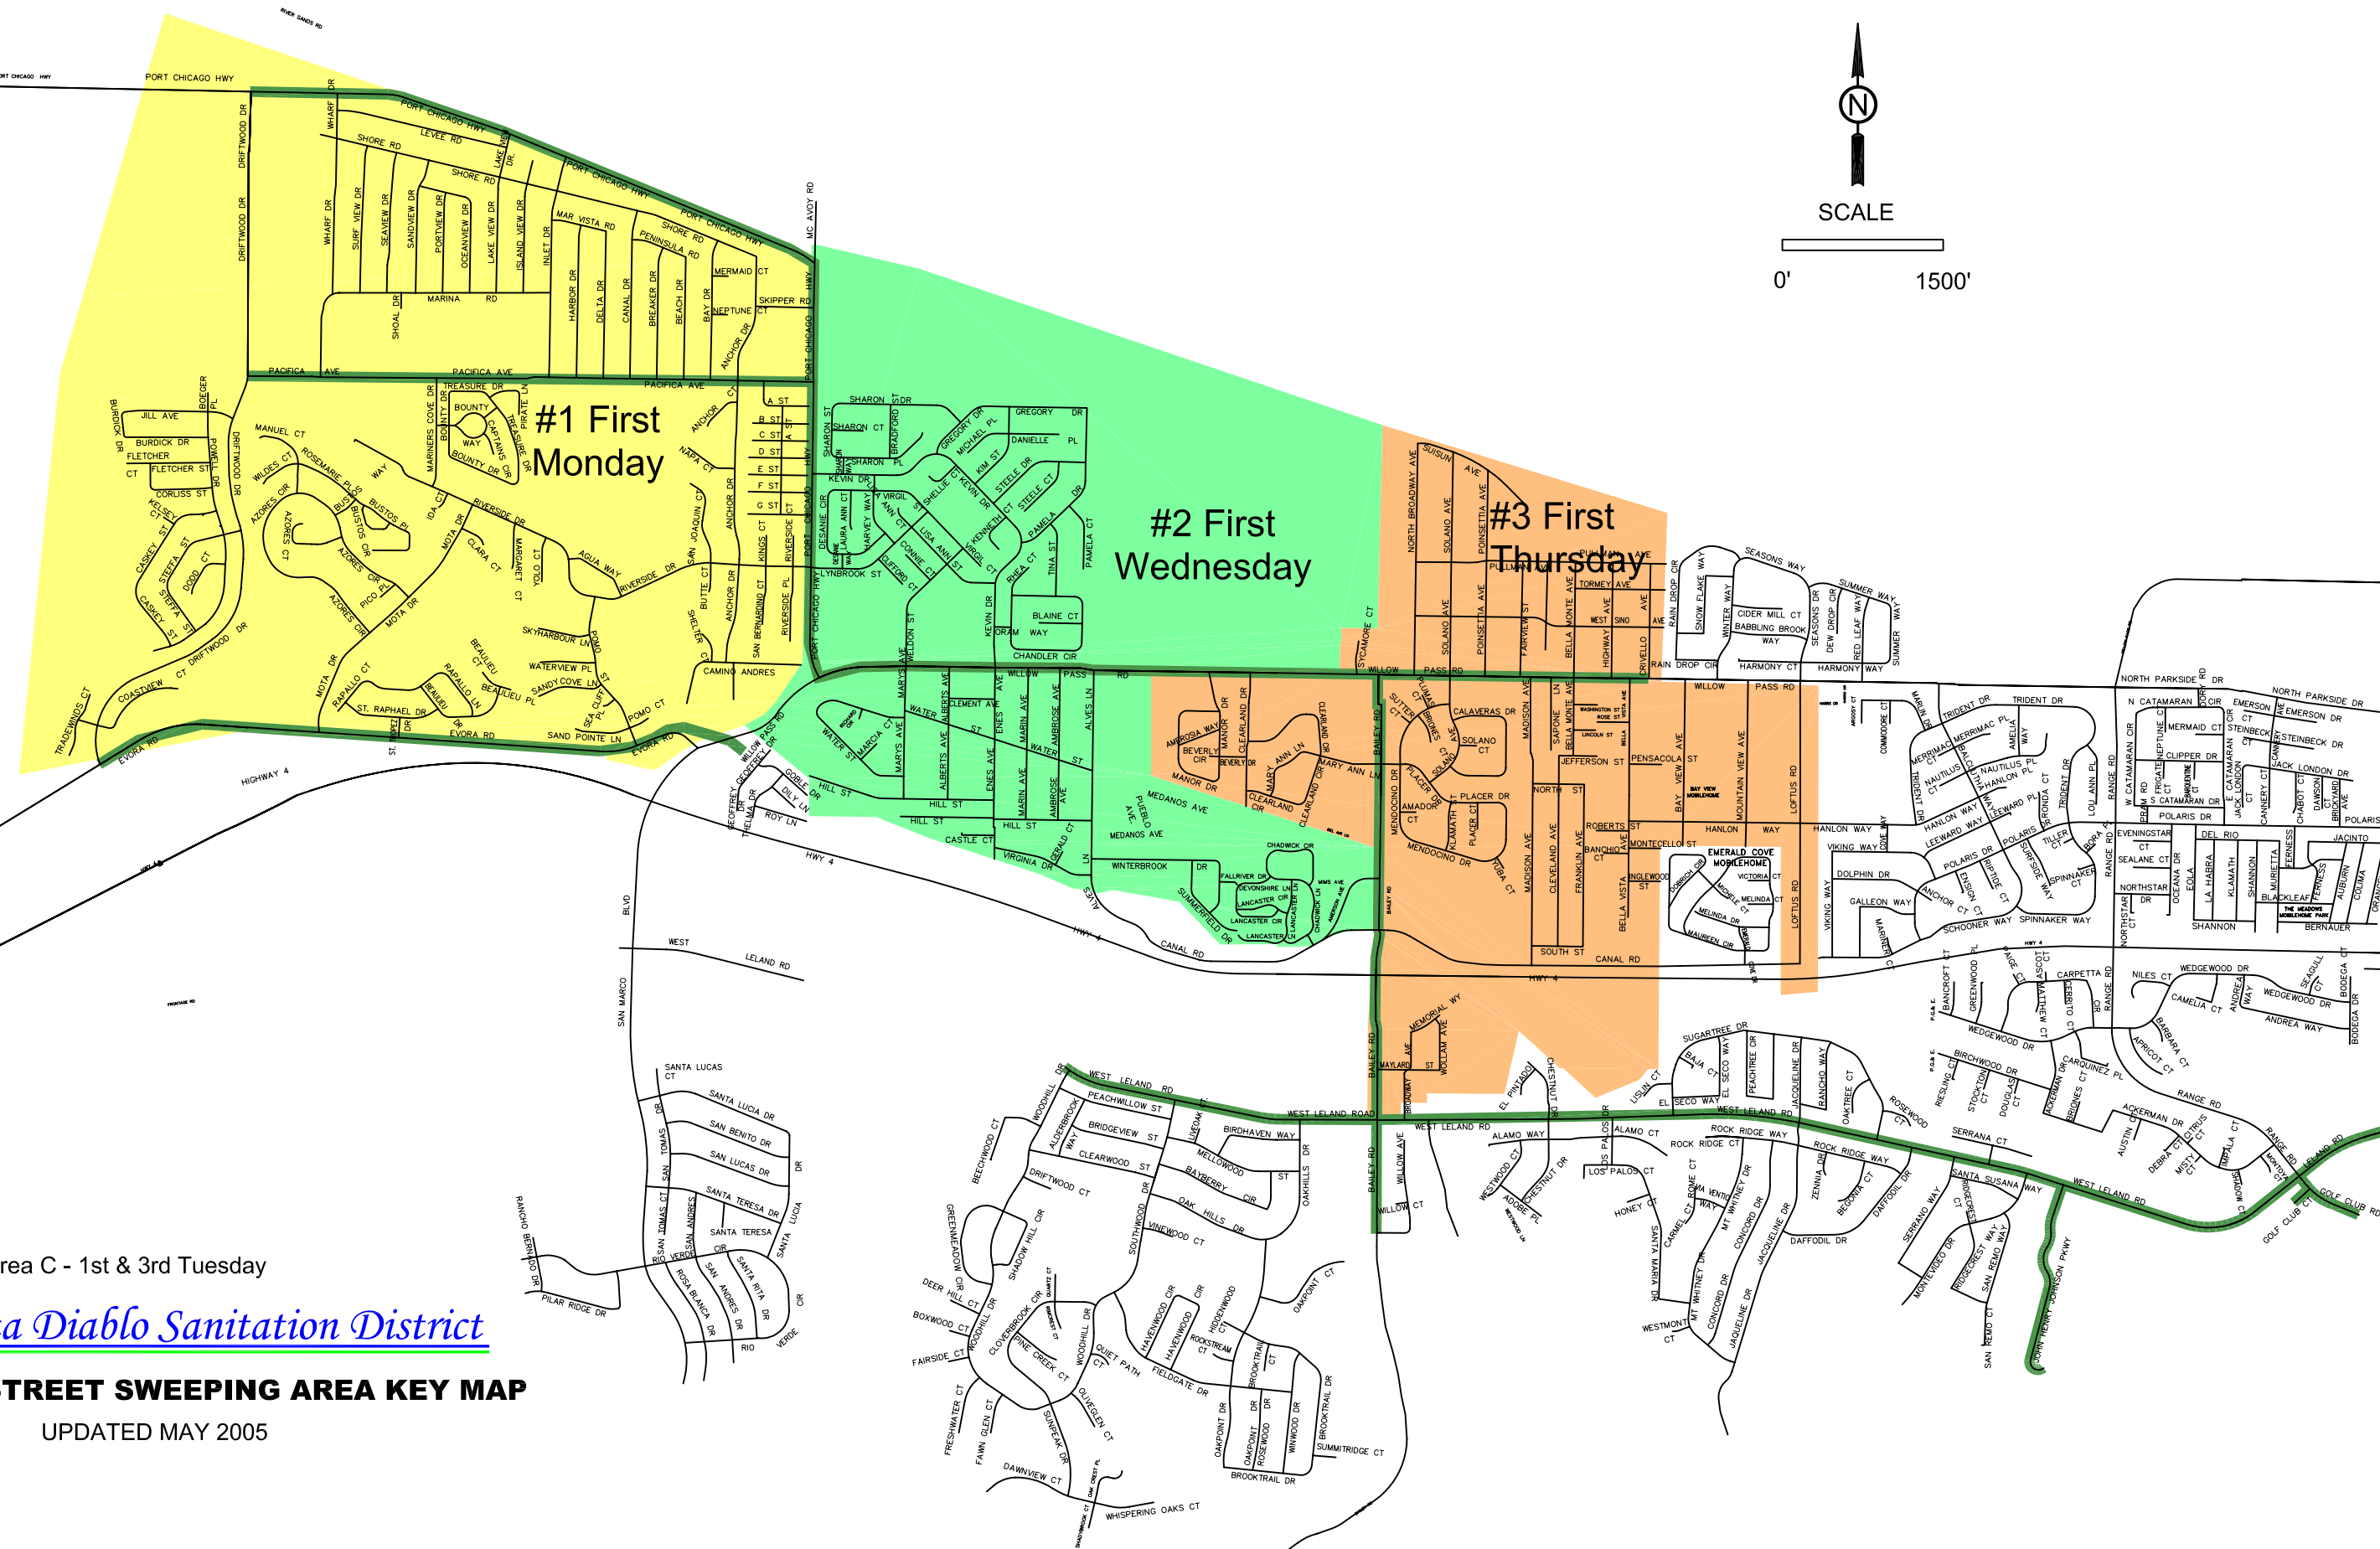

SCALE

0' 1500'

#1 First Monday

#2 First Wednesday

#3 First Thursday

Area C - 1st & 3rd Tuesday

BAYPOINT STREET SWEEPING AREA KEY MAP

UPDATED MAY 2005